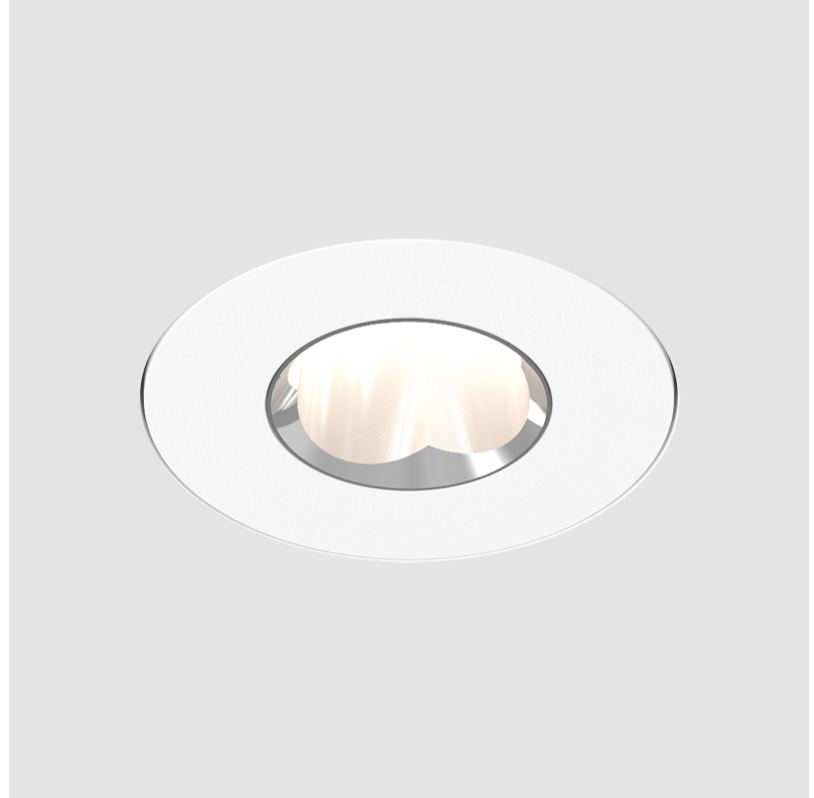

GENERAL

Series: Oiko Pro Round
Subseries: Oiko Pro Round Fixed
Brand: Prolicht
Division: Architectural
Mounting Type: Trimless
Mounting Location: Ceiling
Subcategory: Downlight

PHYSICAL

Shape: Round
Diameter (mm): 75
Diameter (in): 2 ¹⁵/₁₆
Height (mm): 65
Height (in): 2 ⁹/₁₆
Ceiling Thickness (mm): 10 / 12.5 / 15 / 25
Ceiling Thickness (in): 3/8 or 1/2 or 9/16 or 1
Min. Recessing Depth (mm): 70
Min. Recessing Depth (in): 2 ³/₄
Light Distribution: Direct
Diffuser: Lens Pack - Spread Lens / Linear Spread Lens / Honeycomb Louver
Fixture Finish: SSR / BKV / CWI / CRY / HAB / UFT / ITA / RUA / FTG / MYG / LOD / PUS / FRO / FUP / KIA / POP / BLS / SPG / MEY / GOH / GUM / CHC / COM / ABZ / JAG / OBR / MOS / ROR
Fixture Material: Aluminum Die Cast
Cut-out Measurements: 86mm / 2 11/16" Diameter

ELECTRICAL

Lamp Type: LED (Zhaga Standard)
Input Wattage (W): 14
Total Output Wattage (W): 12.7
Dimming: Dali Dimming
Driver Included: No
Driver Location: Recessed Housing
Driver Type: Constant Current - Universal (120Vac only for DALI driver)
Driver Class: Class 2
Input Voltage (V): 120 - 277
Constant Current (MA): 700

LED

Color Temperature (°K): 2700-6500 Tunable White
Max. Delivered Lumen (lm): 1129
Nominal Lumen (lm): 1460
CRI: >90 CRI
Lamp Life (hrs): 50000
Special LEDs offerings: Tunable White

OPTICAL

Reflector°: 36
Adjustability: Fixed

RATINGS AND CERTIFICATIONS

Certified By: Certified for North American Standards
IP rating: IP20