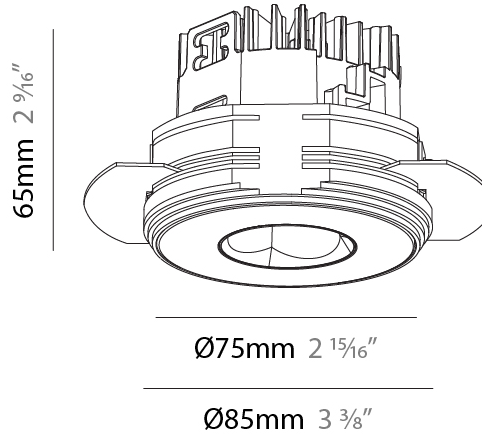

GENERAL

Series: Oiko Pro Round
Subseries: Oiko Pro Round Fixed
Brand: Prolicht
Division: Architectural
Mounting Type: Trimless
Mounting Location: Ceiling
Subcategory: Downlight

PHYSICAL

Shape: Round
Diameter (mm): 75
Diameter (in): 2 ¹⁵/₁₆
Height (mm): 65
Height (in): 2 ⁹/₁₆
Ceiling Thickness (mm): 10 / 12.5 / 15 / 25
Ceiling Thickness (in): 3/8 or 1/2 or 9/16 or 1
Min. Recessing Depth (mm): 70
Min. Recessing Depth (in): 2 ³/₄
Light Distribution: Direct
Diffuser: Lens Pack - Spread Lens / Linear Spread Lens / Honeycomb Louver
Fixture Finish: SSR / BKV / CWI / CRY / HAB / UFT / ITA / RUA / FTG / MYG / LOD / PUS / FRO / FUP / KIA / POP / BLS / SPG / MEY / GOH / GUM / CHC / COM / ABZ / JAG / OBR / MOS / ROR
Fixture Material: Aluminum Die Cast
Cut-out Measurements: 86mm / 2 11/16" Diameter

ELECTRICAL

Lamp Type: LED (Zhaga Standard)
Input Wattage (W): 14
Total Output Wattage (W): 12.7
Dimming: Dali Dimming
Driver Included: No
Driver Location: Recessed Housing
Driver Type: Constant Current - Universal (120Vac only for DALI driver)
Driver Class: Class 2
Input Voltage (V): 120 - 277
Constant Current (MA): 700

LED

Color Temperature (°K): 2700-6500 Tunable White
Max. Delivered Lumen (lm): 1129
Nominal Lumen (lm): 1460
CRI: >90 CRI
Lamp Life (hrs): 50000
Special LEDs offerings: Tunable White

OPTICAL

Reflector°: 36
Adjustability: Fixed

RATINGS AND CERTIFICATIONS

Certified By: Certified for North American Standards
IP rating: IP20